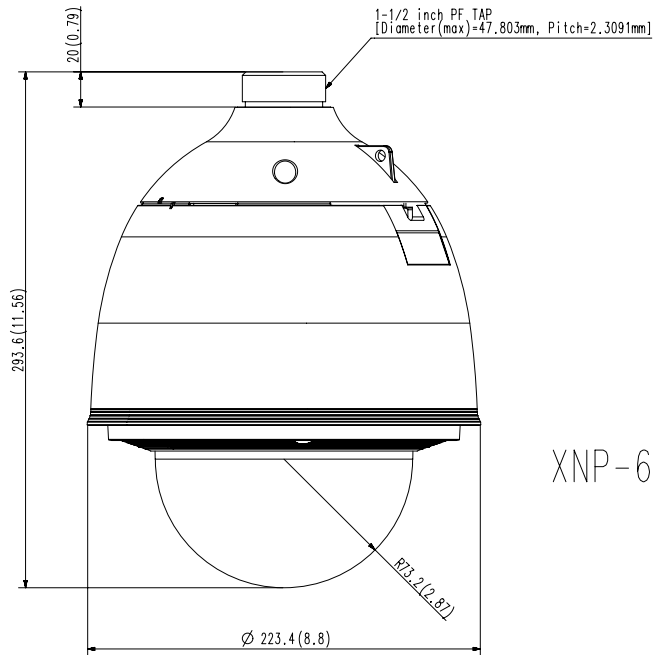

Mechanical

Color / Material	Ivory / Plastic+Aluminum
Product Dimensions / Weight	Ø220x293.6mm(8.66x11.56"), 3.3Kg(7.28 lb)

- The latest product information / specification can be found at hanwha-security.com
- Design and specifications are subject to change without notice.
- Wisenet is the proprietary brand of Hanwha Techwin, formerly known as Samsung Techwin.

NO	PART NAME	CODE NO.	MATERIAL	Q'TY	REMARK
1	XNP-6320H	011657	MATERIAL	1	REMARK

XNP-6320H / QNP-6230H

Unit : mm(inch)

A2
CHANGE

UNIT	mm	DESIGN	CHECK	APPROVAL	PART NAME	XNP-6320H
SCALE	1/1	Design	Check	Approval	MODEL NAME	MODEL NAME
		15.08.01	15.08.01	15.08.01	CODE NO.	011657