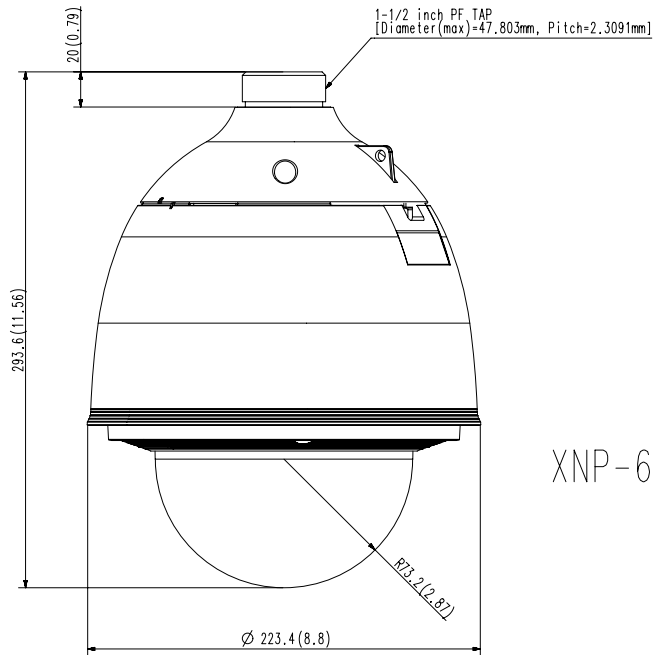

Mechanical

Color / Material	Ivory / Plastic+Aluminum
Product Dimensions / Weight	Ø220x293.6mm(8.66x11.56"), 3.3Kg(7.28 lb)

- The latest product information / specification can be found at hanwha-security.com
- Design and specifications are subject to change without notice.
- Wisenet is the proprietary brand of Hanwha Techwin, formerly known as Samsung Techwin.

NO	PART NAME	CODE NO.	MATERIAL	Q'TY	REMARK
1	XNP-6320H	011657	MATERIAL	1	REMARK

XNP-6320H / QNP-6230H

Unit : mm(inch)

A2
CHANGE

UNIT	mm	DESIGN	CHECK	APPROVAL	PART NAME	XNP-6320H
SCALE	1/1	Design	Check	Approval	MODEL NAME	MODEL NAME
		15.08.01	15.08.01	15.08.01	CODE NO.	011657

Hanwha Techwin

NO	PART NAME	CODE NO.	MATERIAL	Q'TY	REMARK
1	XNP-6320H	011657	MATERIAL	1	REMARK

XNP-6320H / QNP-6230H

Unit : mm(inch)

A2
CHANGE

UNIT	mm	DESIGN	CHECK	APPROVAL	PART NAME	XNP-6320H
		Design	Check	Approval	MODEL NAME	MODEL NAME
SCALE	1/1	15.08.01	15.08.01	15.08.01	CODE NO.	011657
Hanwha Techwin						